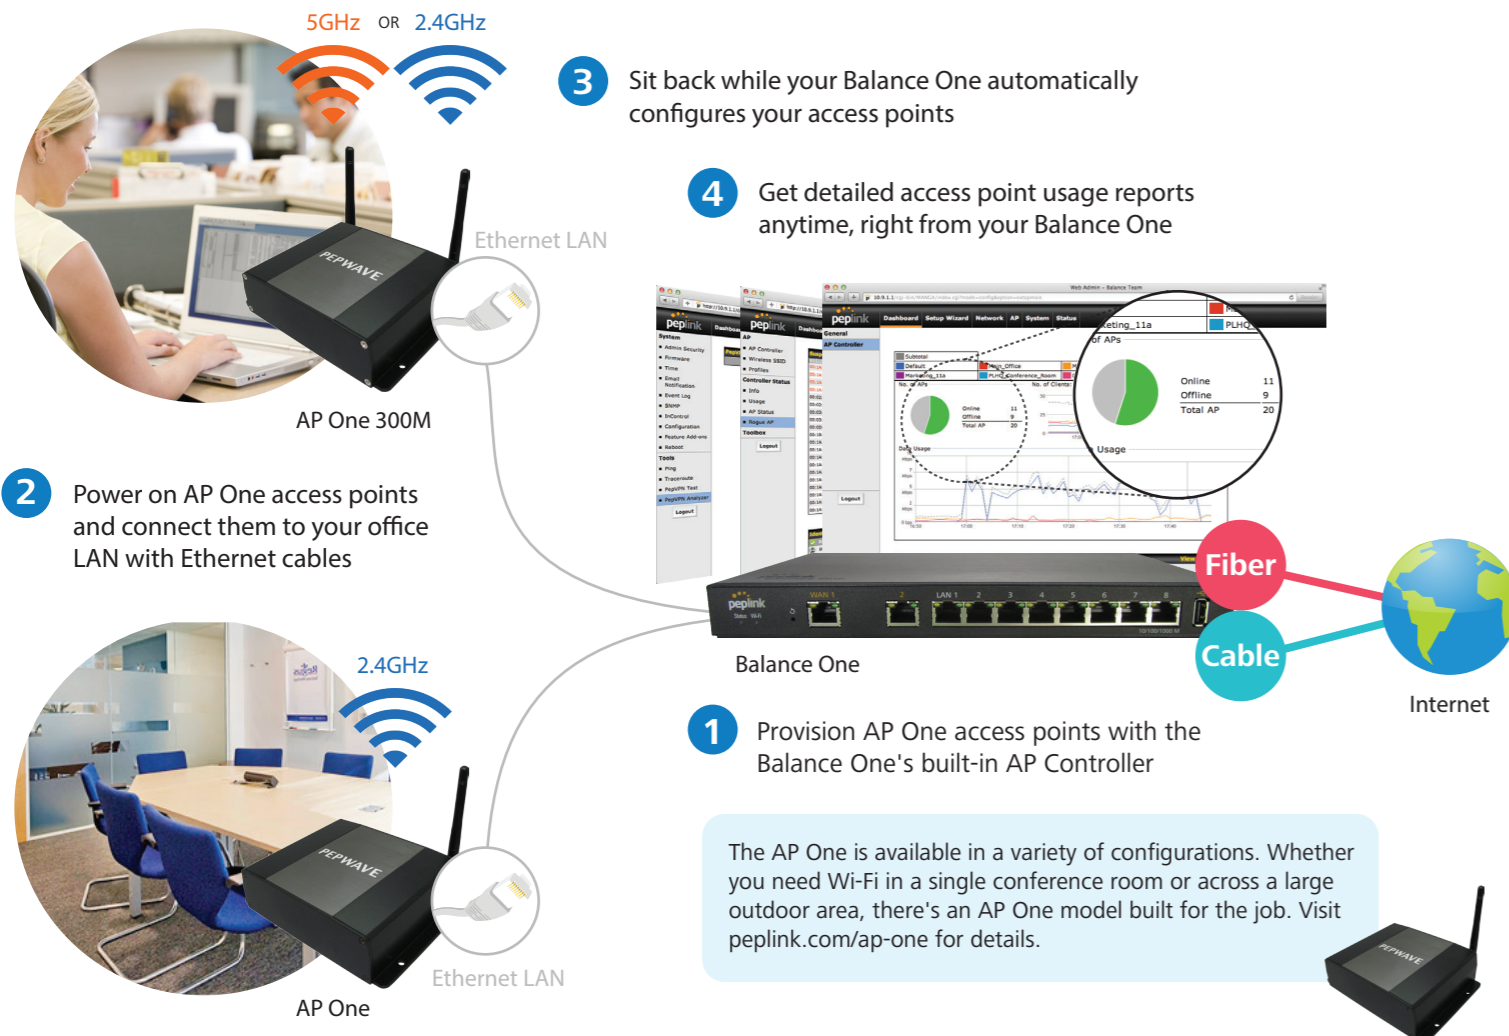

Superfast Dual-Band Wi-Fi. Eight GbE LAN Ports.

With simultaneous 2.4 and 5GHz 802.11n Wi-Fi and eight gigabit Ethernet LAN ports onboard, the Peplink Balance One makes it easy to connect all your devices at high speeds, without complicated setup, compromises, or external switches to buy and maintain.

- 5 High-performance dual-band 11n Wi-Fi for your smart home appliances

- 3 1Gbps capacity for your blazing fast fiber Internet

Setup, Manage, and Monitor Office Wi-Fi from Your Balance One

- 3 Sit back while your Balance One automatically configures your access points

- 4 Get detailed access point usage reports anytime, right from your Balance One

Create Guest Hotspots Complete with Captive Portals

- 3 View detailed usage reports right from your Balance One

- 2 Guests connect to your Wi-Fi hotspot, accept T&C on your captive portal, and start surfing

- 1 Setup custom portal and T&C pages, as well as optional time- or usage-based quotas you can monitor using the Balance One's intuitive interface

Specifications

Balance One	
WAN Interface	2x 10/100/1000M Ethernet Ports 1x USB Interface
LAN Interface	8x 10/100/1000M Ethernet Ports
Wi-Fi Interface	Simultaneous Dual-Band 802.11a/b/g/n Access Point
Wi-Fi AP Operating Frequency	2412 – 2472 and 5180 - 5825 MHz
Router Throughput	1Gbps
Number of SpeedFusion Peers	2
PepVPN/SpeedFusion Throughput	30Mbps
Power Input	Device: 12V – 24V DC AC Adapter: AC Input 100V – 240V, DC Output 12V
Power Consumption	15W (max.)
Dimension	6.3 x 10.7 x 1.2 inches 160 x 271 x 30 mm (L x W x H)
Weight	1.3 pound 570 grams
Operating Temperature	-40° – 149°F -40° – 65°C
Humidity	15% – 95% (non-condensing)
Certifications	FCC, CE, RoHS
Warranty	1-Year Limited Warranty