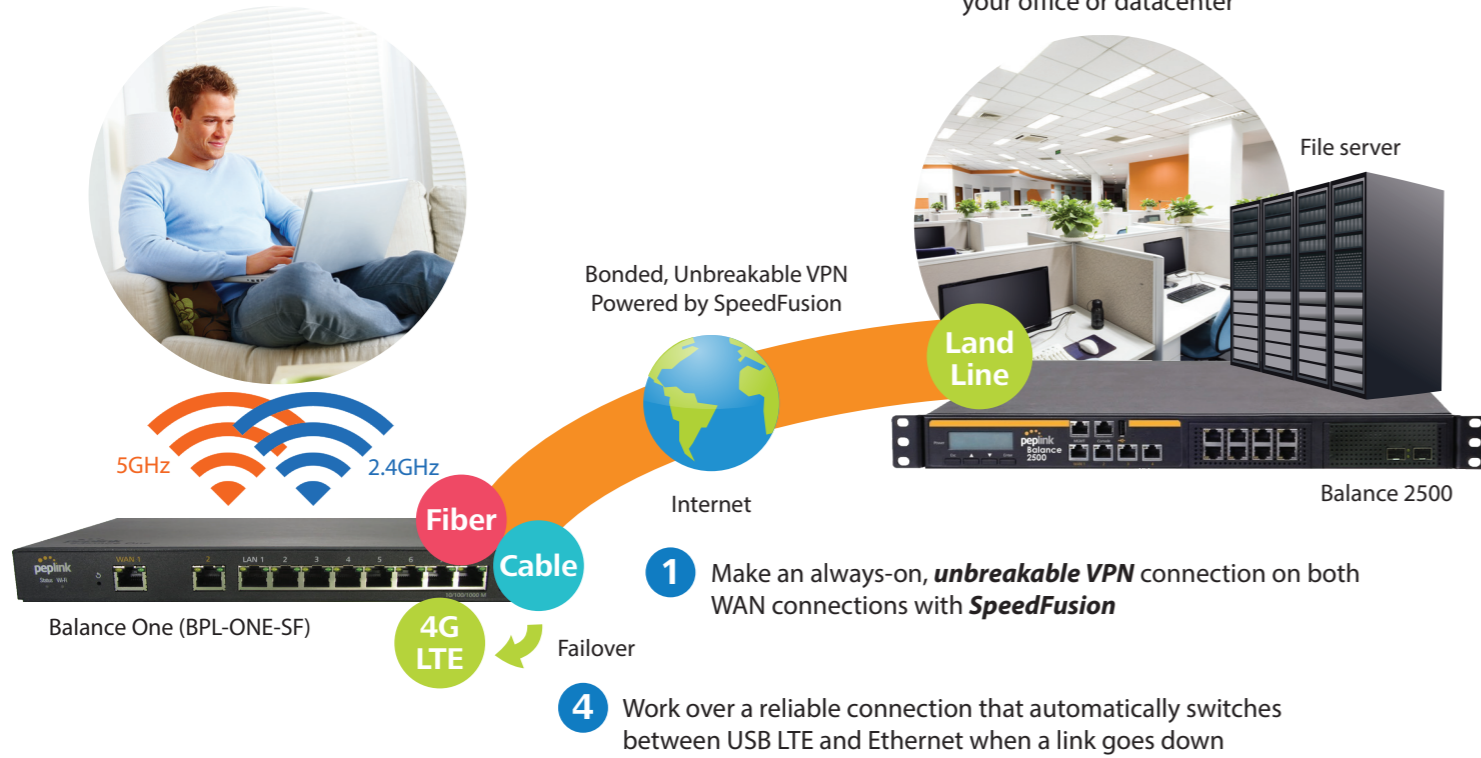

Access Company Resources from Home Using SpeedFusion Unbreakable VPN

1. 3 Access sales, ERP, and other company data as if you were in the office

1. 2 Securely connect to servers at your office or datacenter