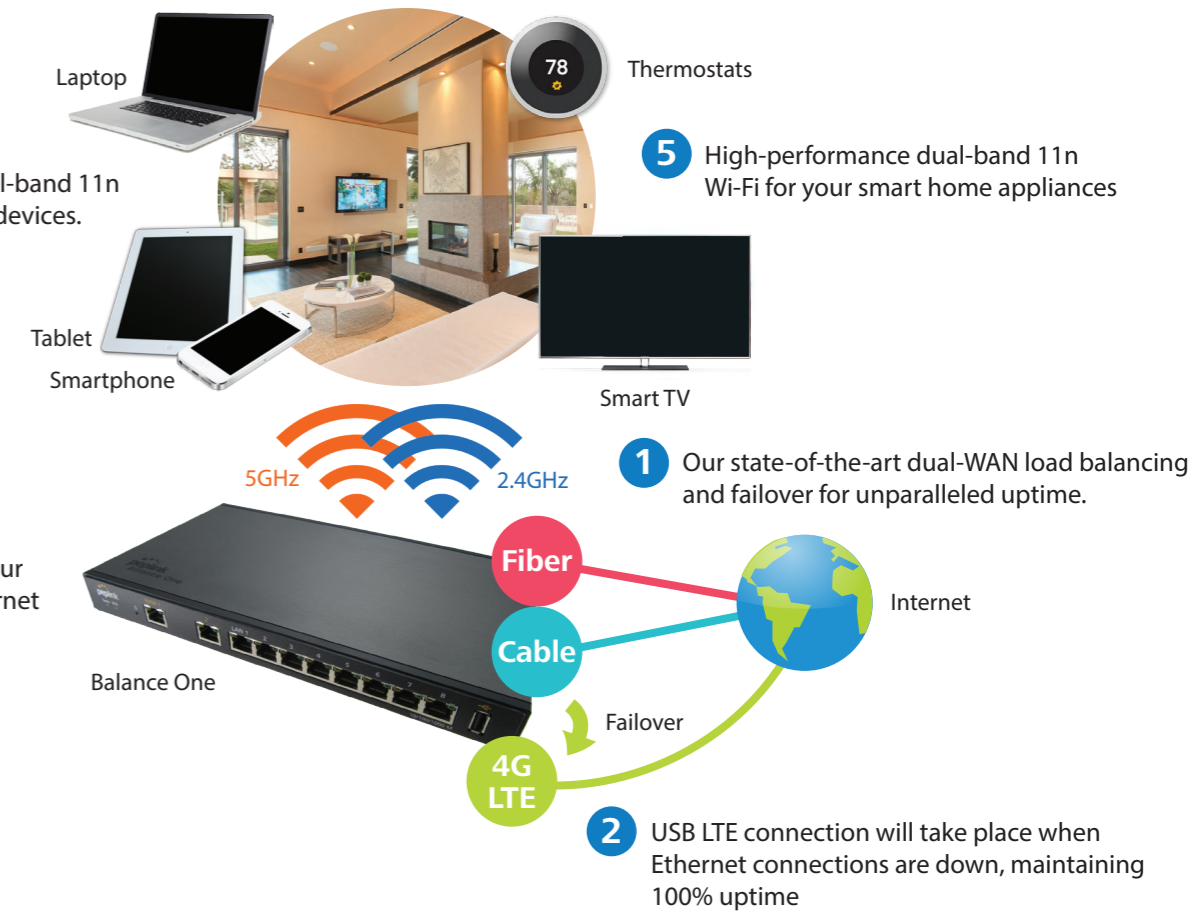

Superfast Dual-Band Wi-Fi. Eight GbE LAN Ports.

With simultaneous 2.4 and 5GHz 802.11n Wi-Fi and eight gigabit Ethernet LAN ports onboard, the Peplink Balance One makes it easy to connect all your devices at high speeds, without complicated setup, compromises, or external switches to buy and maintain.

Unparalleled Modem Support. *

The Balance One's USB port supports more than 200 4G LTE/3G modems used by a variety of carriers worldwide. Whatever you're using, it'll probably work without a hitch.

Built-in AP Controller and Captive Portals. Easy Management Anywhere.

- 2 Securely connect to servers at your office or datacenter

Connect Your Smart Home with Gigabit Fiber Internet (FTTH) and LTE Backup for 100% Uptime

- 4 High-performance dual-band 11n Wi-Fi for your wireless devices.

- 5 High-performance dual-band 11n Wi-Fi for your smart home appliances

- 3 1Gbps capacity for your blazing fast fiber Internet

Setup, Manage, and Monitor Office Wi-Fi from Your Balance One

- 3 Sit back while your Balance One automatically configures your access points